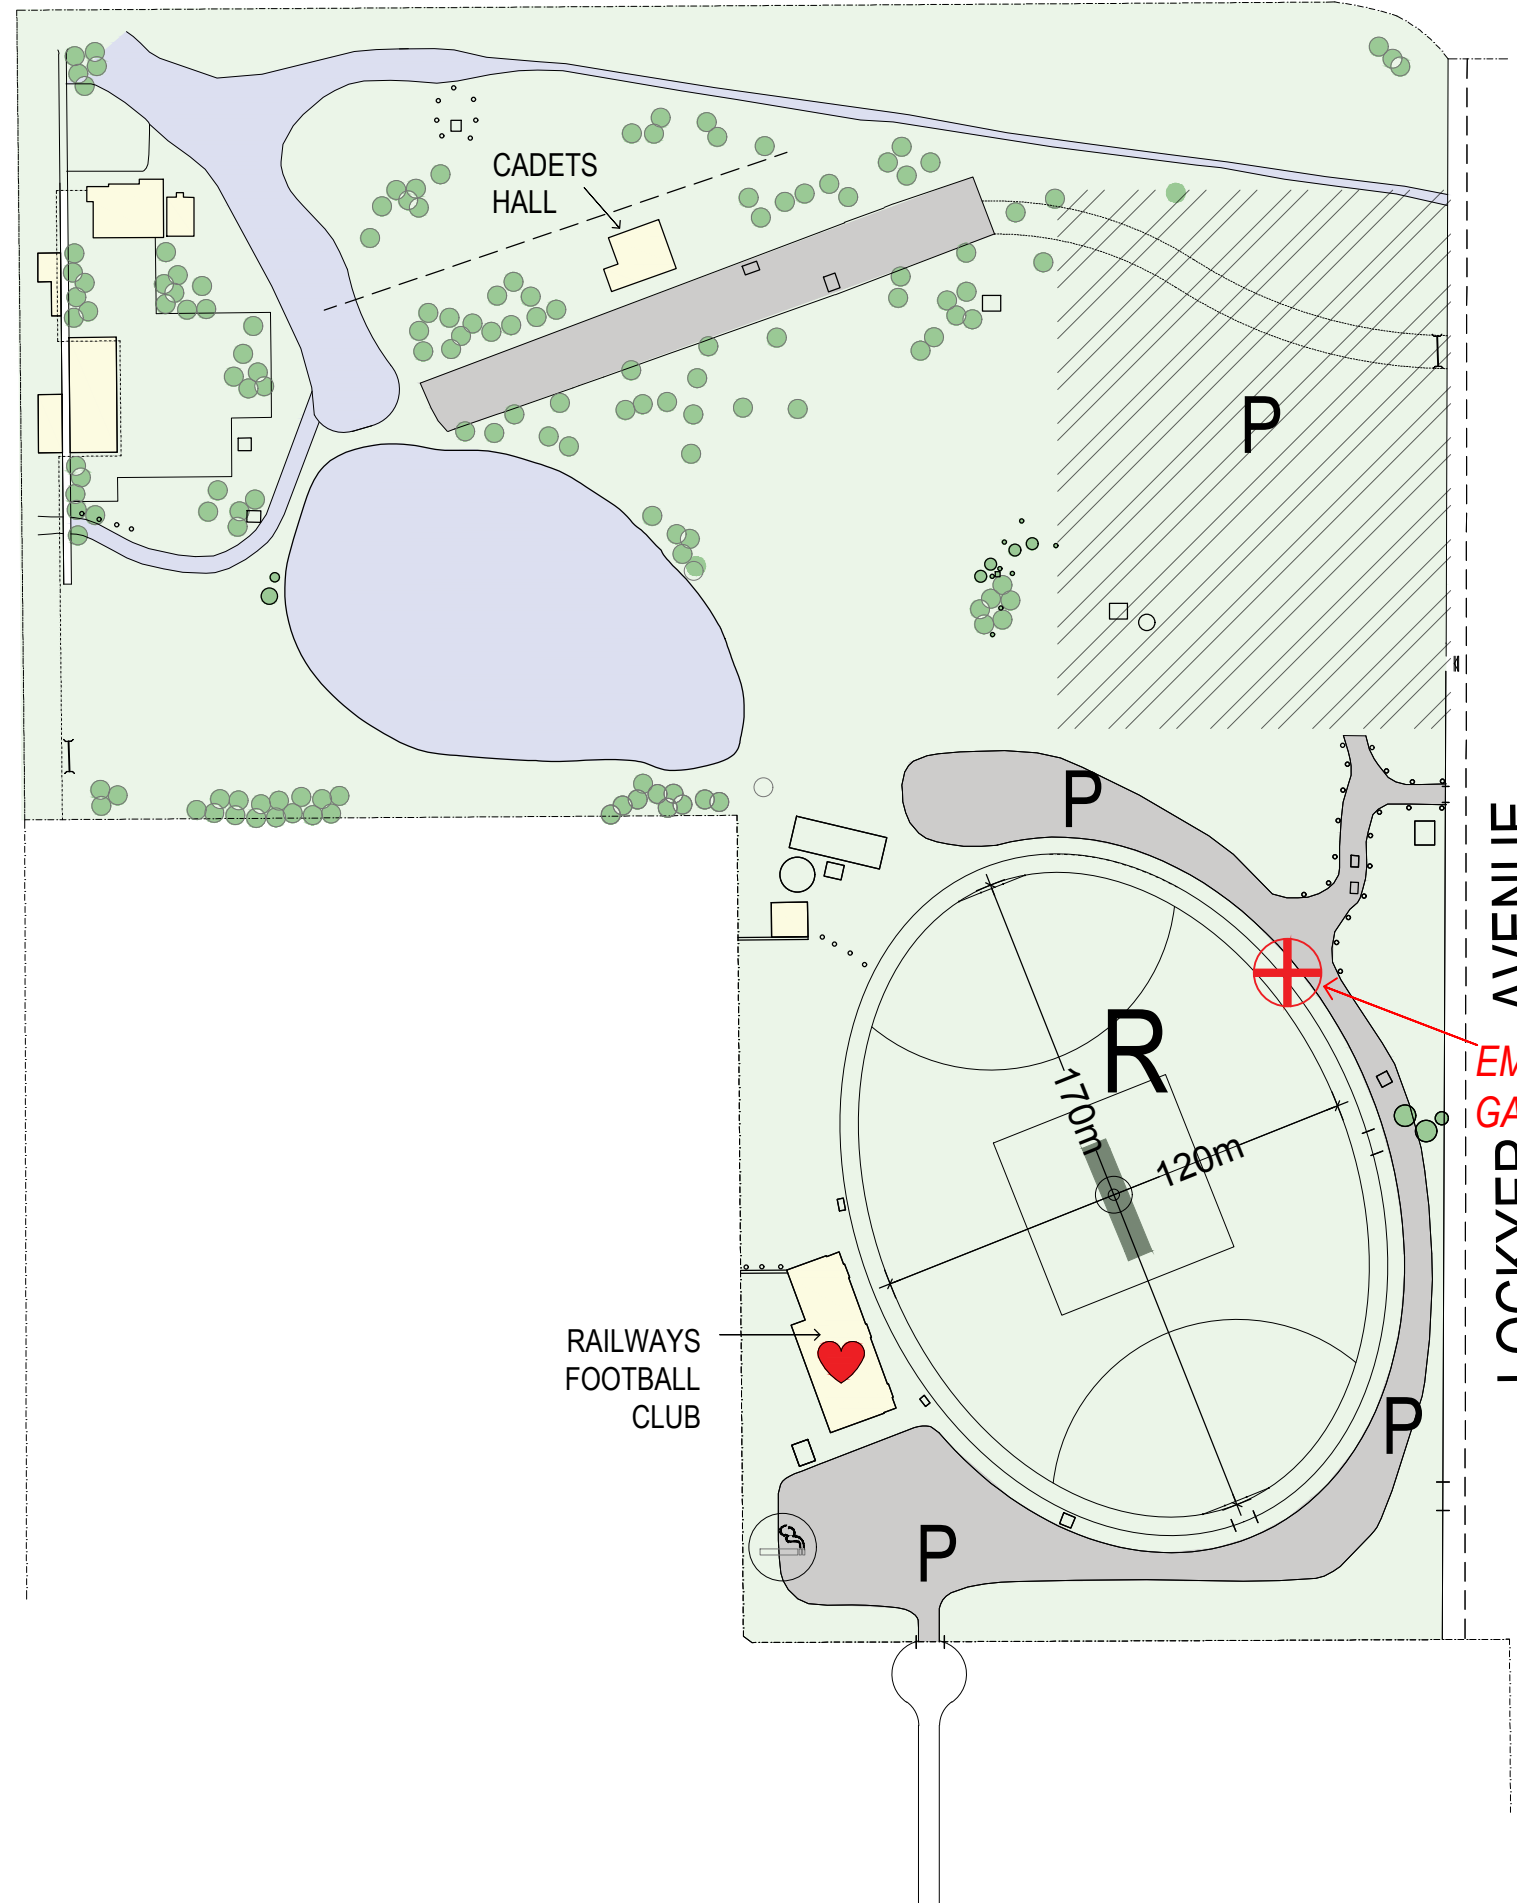

NORTH ROAD

SYMBOL KEY

-  DEFIB (DEFIBRILLATOR)
-  EMERGENCY VEHICLE ACCESS GATE
-  DESIGNATED SMOKING AREA

CENTENNIAL PARK  
CENTRAL PRECINCT

10M 30M 50M 100m

SCALE: 1:1