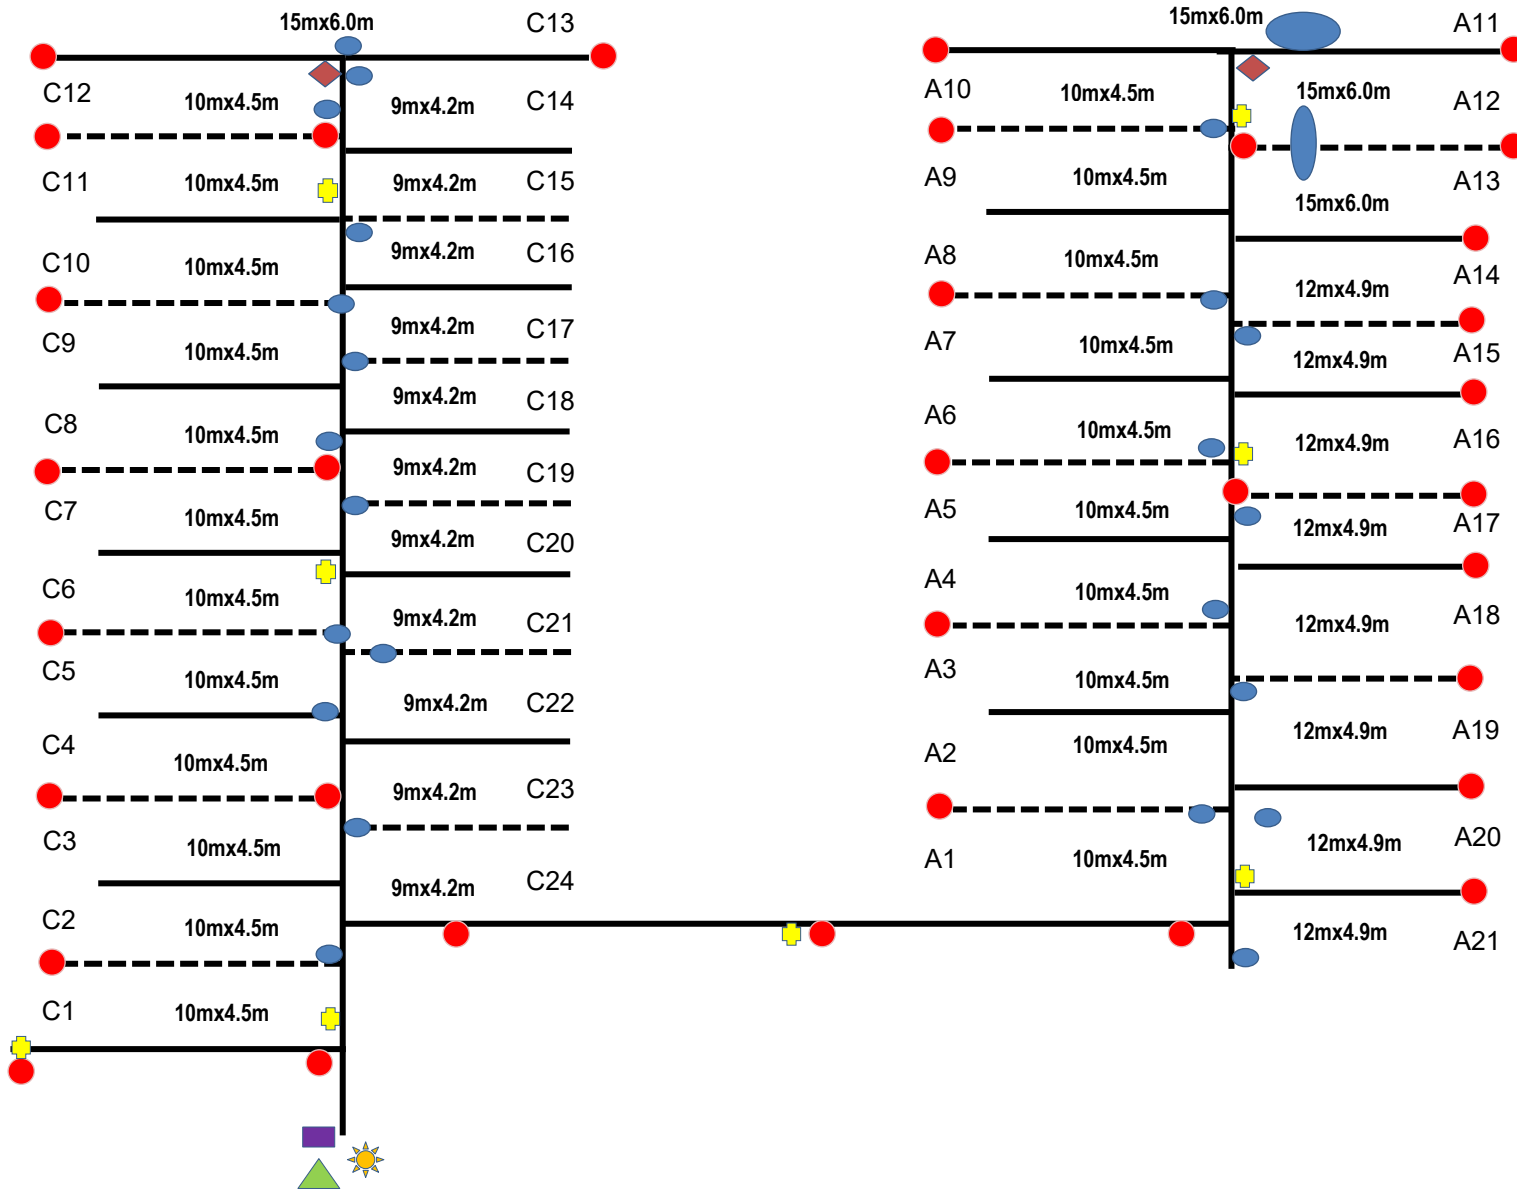

EMU POINT BOAT PENS

- LEGEND:**
-  Large Power Supply 3 Phase
 -  Light Power Supply 2 Phase
 -  G.R.P Ladder
 -  Fire Hose
 -  Water Stop Clock
 -  Main I/P Panel
 - Isolator Switch
 - Mooring Pile

NOT TO SCALE

EMU POINT BOAT PENS

© City of Albany 2022

Copyright for this document belongs to the City of Albany. It may not be sold or subject to any charges without the City's written permission. Apart from sales, the City freely permits copying, use and distribution provided the City of Albany's copyright is asserted and provided this notice is included on any subsequent form of the document.

**** DISCLAIMER ****

This information contained in this document is a guide only. Verification with original Local Laws, Acts, Planning Schemes, and other relevant documents is recommended for detailed references. The City of Albany accepts no responsibility for errors or omissions.