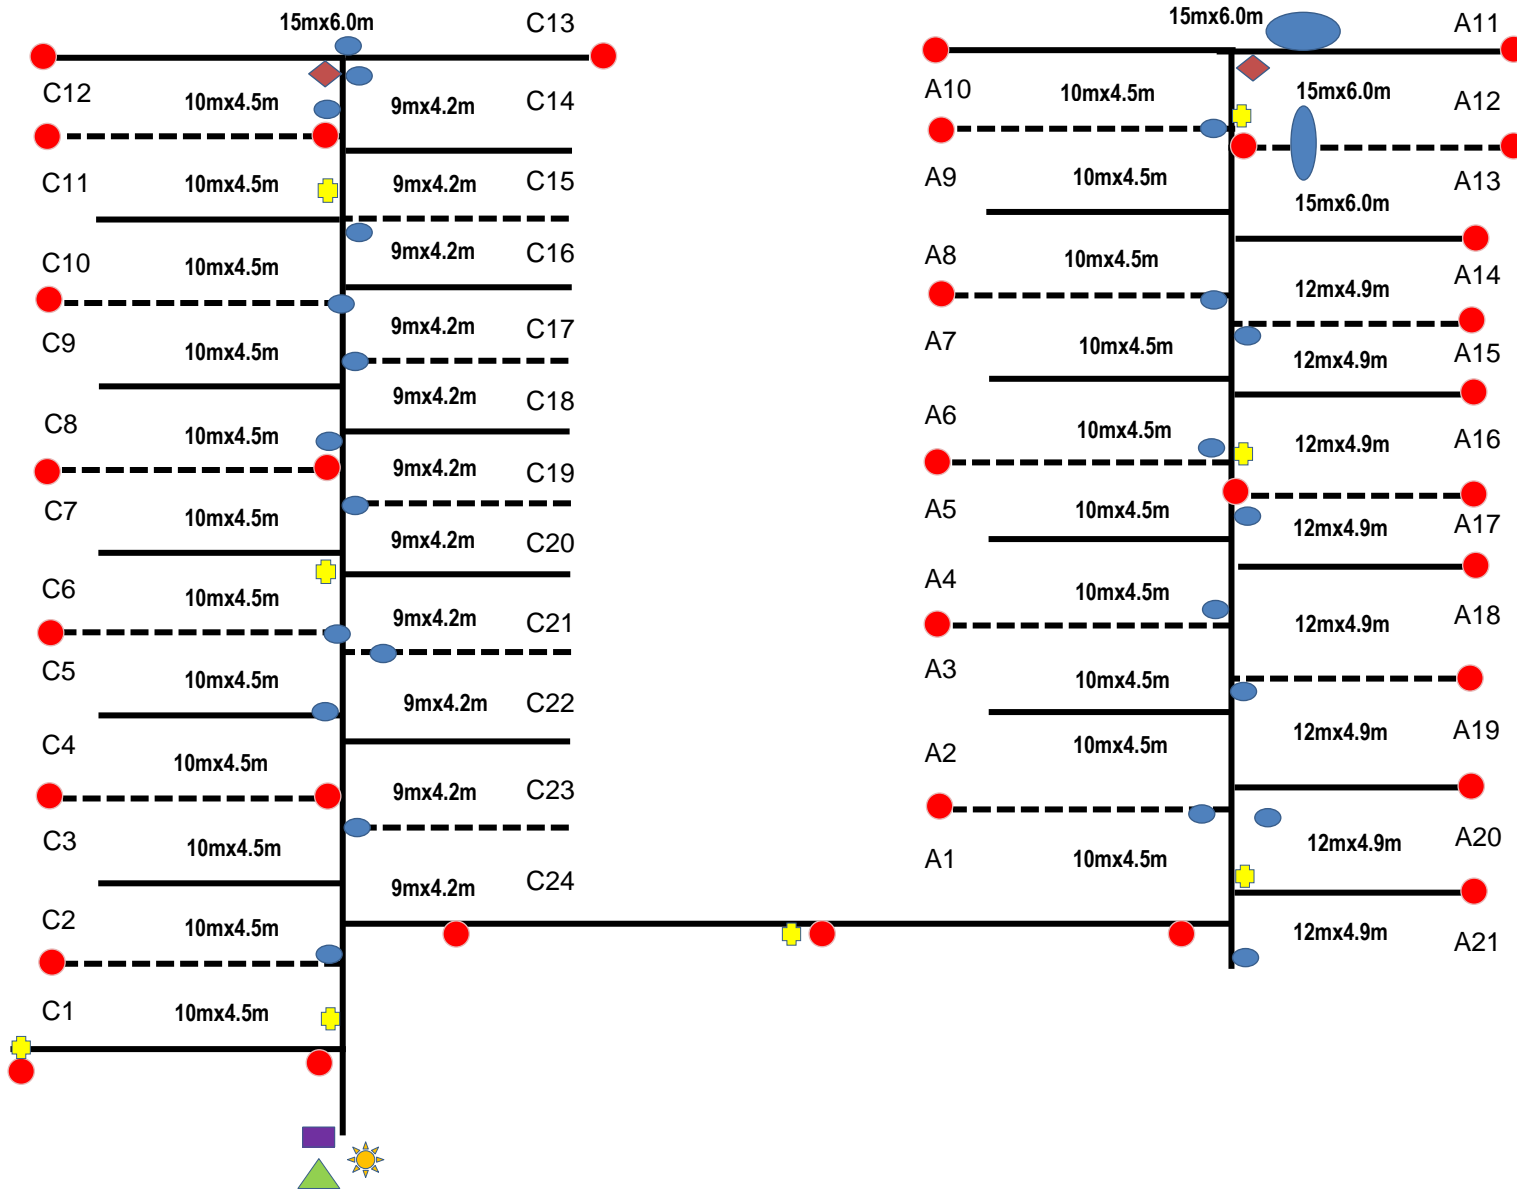

EMU POINT BOAT PENS

- LEGEND:**
- Large Power Supply 3 Phase
 - Light Power Supply 2 Phase
 - G.R.P Ladder
 - Fire Hose
 - Water Stop Clock
 - Main I/P Panel
 - Isolator Switch
 - Mooring Pile

NOT TO SCALE

EMU POINT BOAT PENS

© City of Albany 2023

Copyright for this document belongs to the City of Albany. It may not be sold or subject to any charges without the City's written permission. Apart from sales, the City freely permits copying, use and distribution provided the City of Albany's copyright is asserted and provided this notice is included on any subsequent form of the document.

**** DISCLAIMER ****

This information contained in this document is a guide only. Verification with original Local Laws, Acts, Planning Schemes, and other relevant documents is recommended for detailed references. The City of Albany accepts no responsibility for errors or omissions.