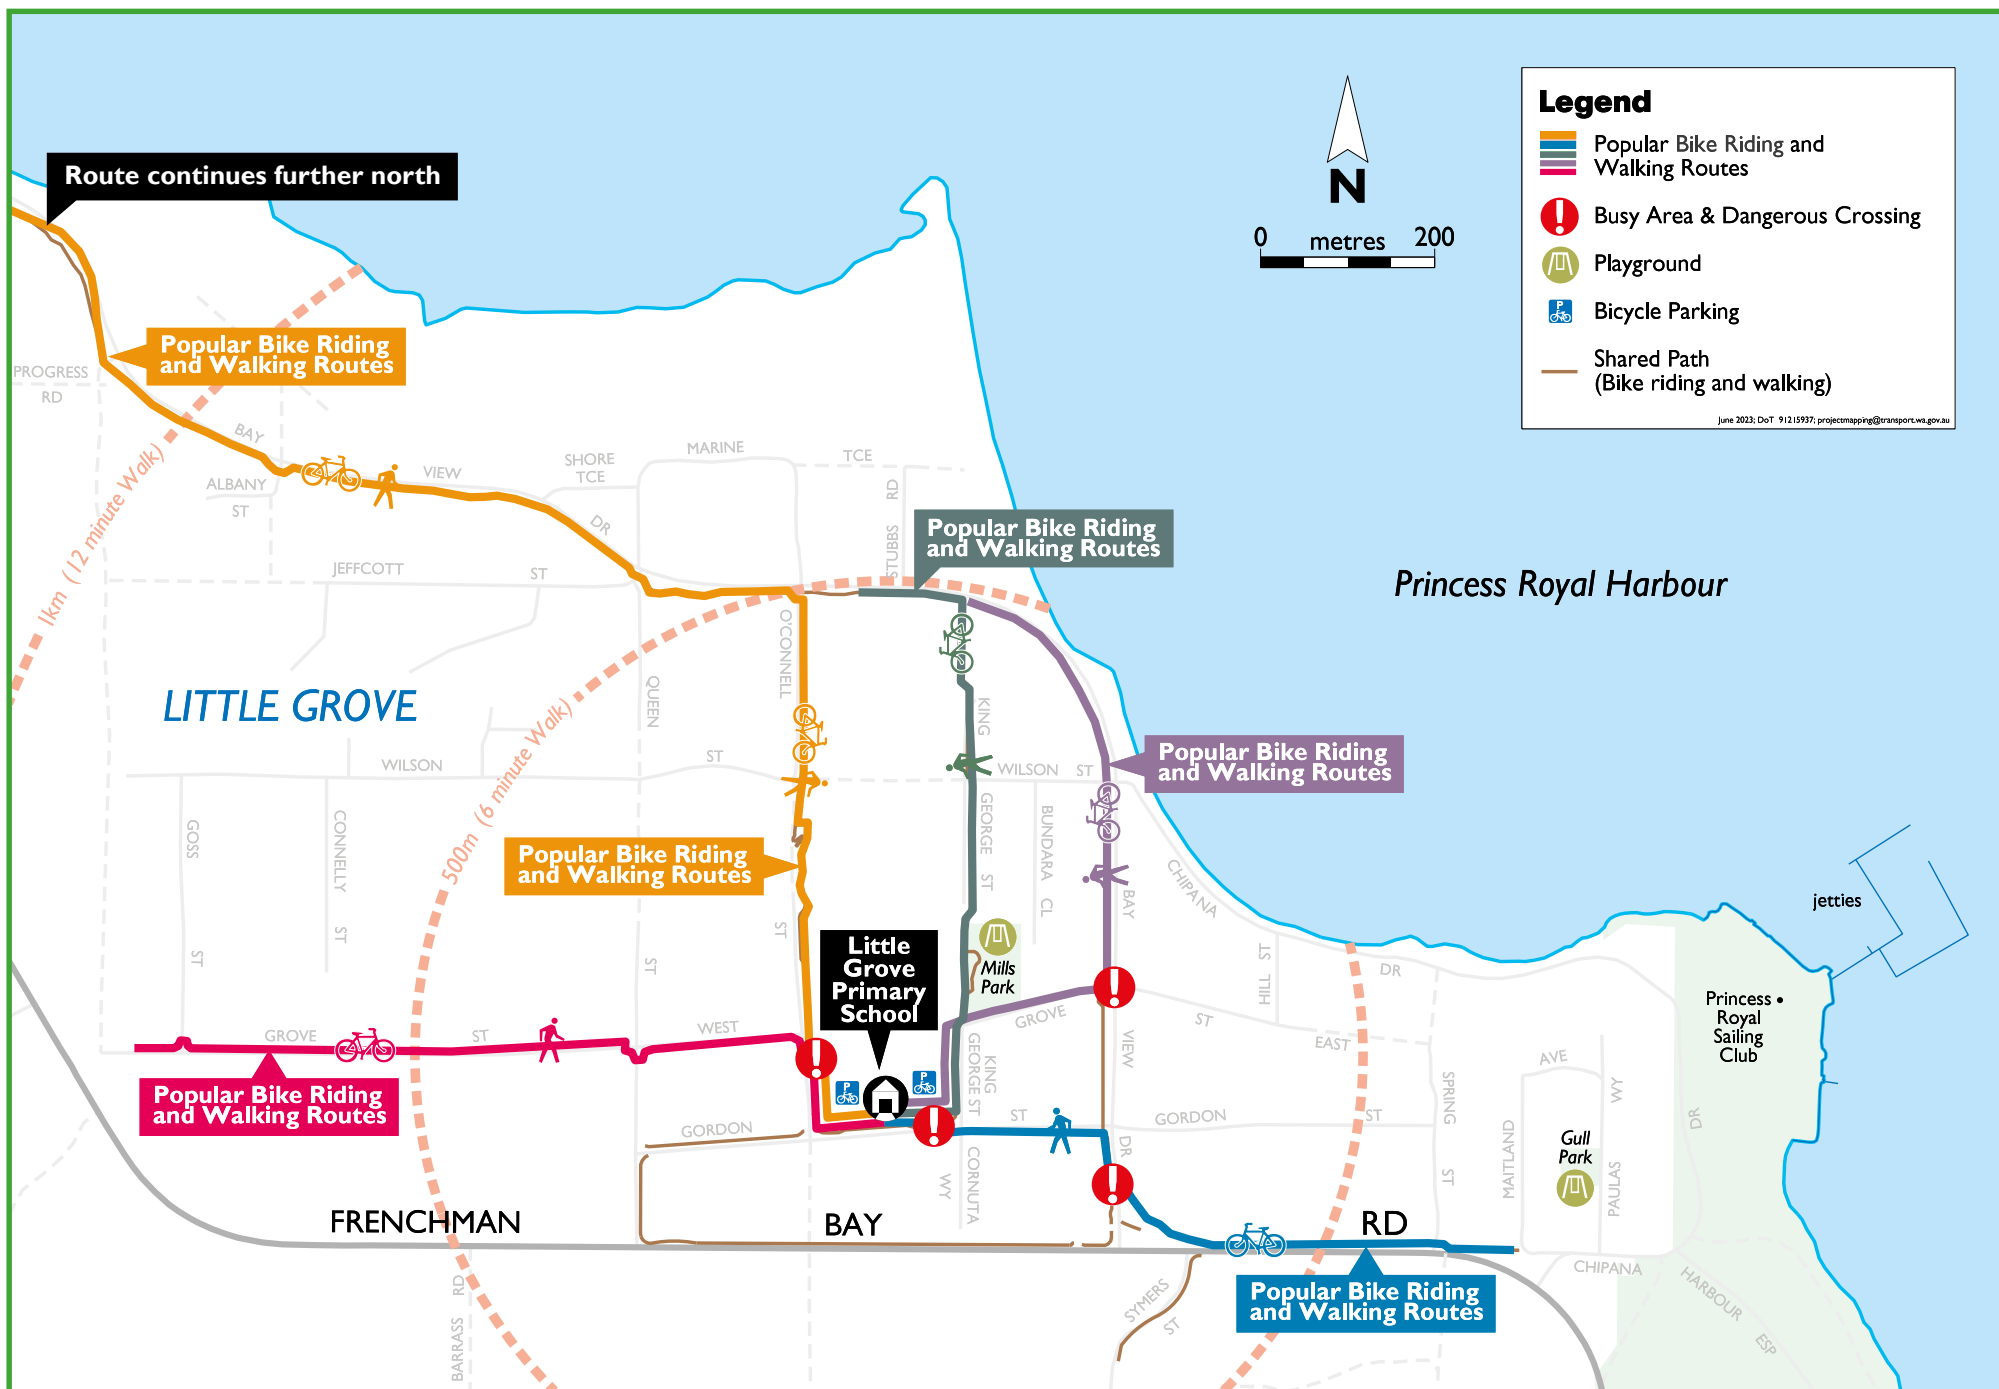

GOVERNMENT OF
WESTERN AUSTRALIA
Department of
Transport

How to get to Little Grove Primary School

19 Gordon St
Little Grove

This map
makes it easy
to plan the best
route to walk
or ride to Little
Grove Primary
School

Little Grove Primary School is a Your Move School and encourages all students to walk, ride or scoot to and from school where possible.

Heaps of kids are walking, riding and scooting to our school every day. Here's a nifty little map to help you plan your way to school.

Legend

- Popular Bike Riding and Walking Routes
- Busy Area & Dangerous Crossing
- Playground
- Bicycle Parking
- Shared Path (Bike riding and walking)

June 2023; DoT 91215937; projectmapping@transport.wa.gov.au